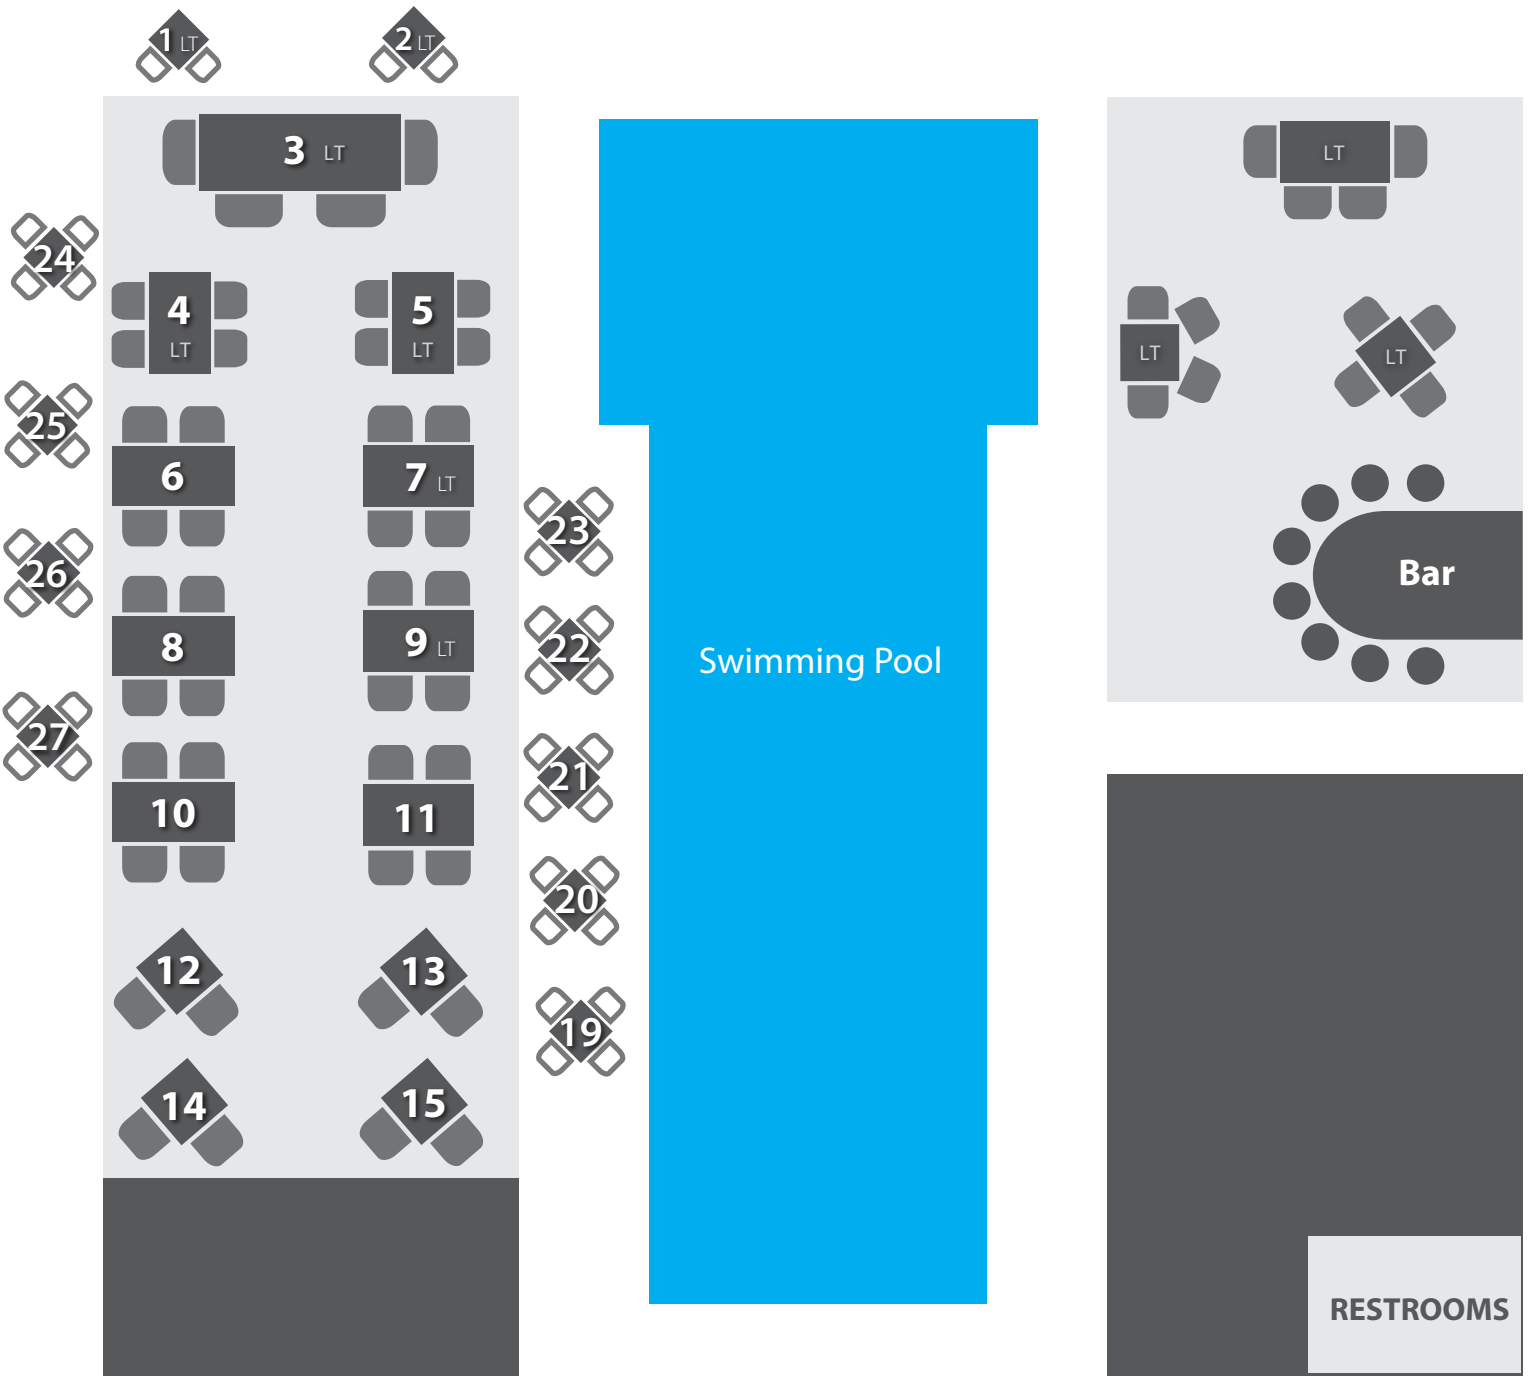

OCEAN

Note: LT = Lounge Table
No smoking at tables 3 to 15

LAWN

Entrance

LAWN